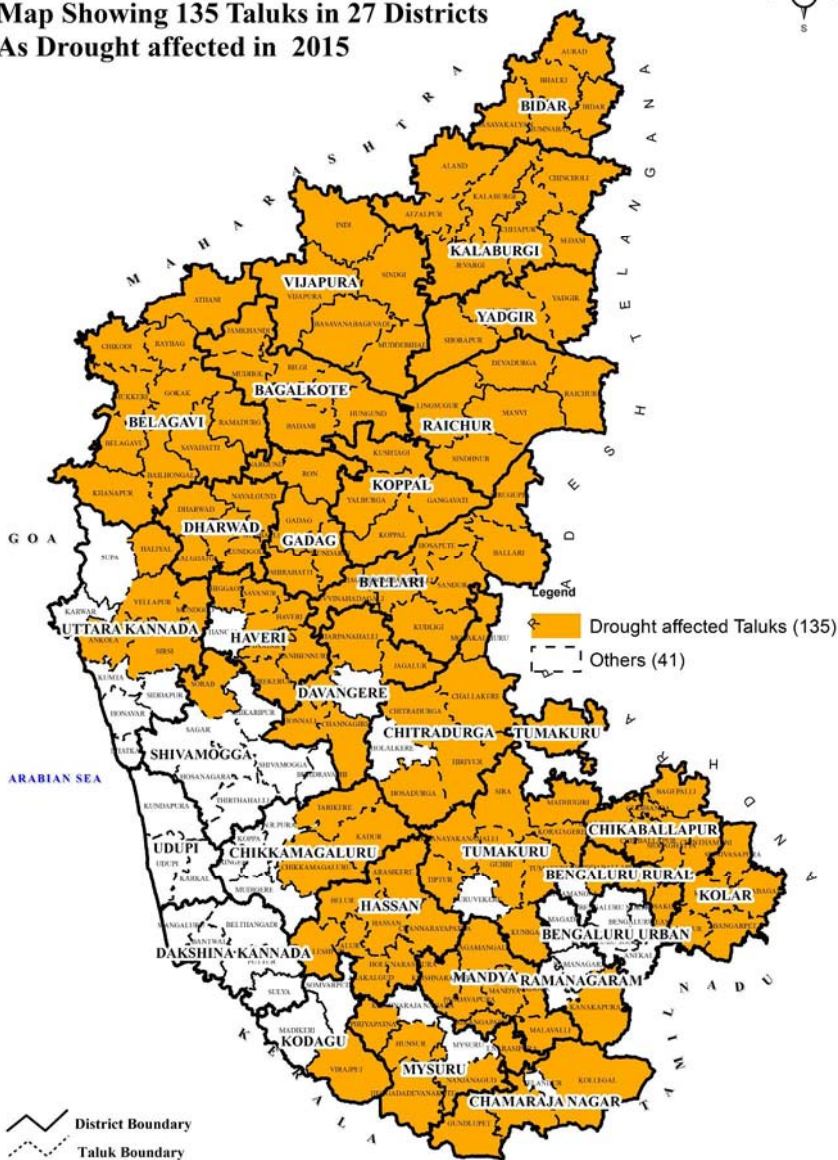

KARNATAKA

Map Showing 135 Taluks in 27 Districts
As Drought affected in 2015

Karnataka State Natural Disaster Monitoring Centre

0 25 50 100
Kilometers