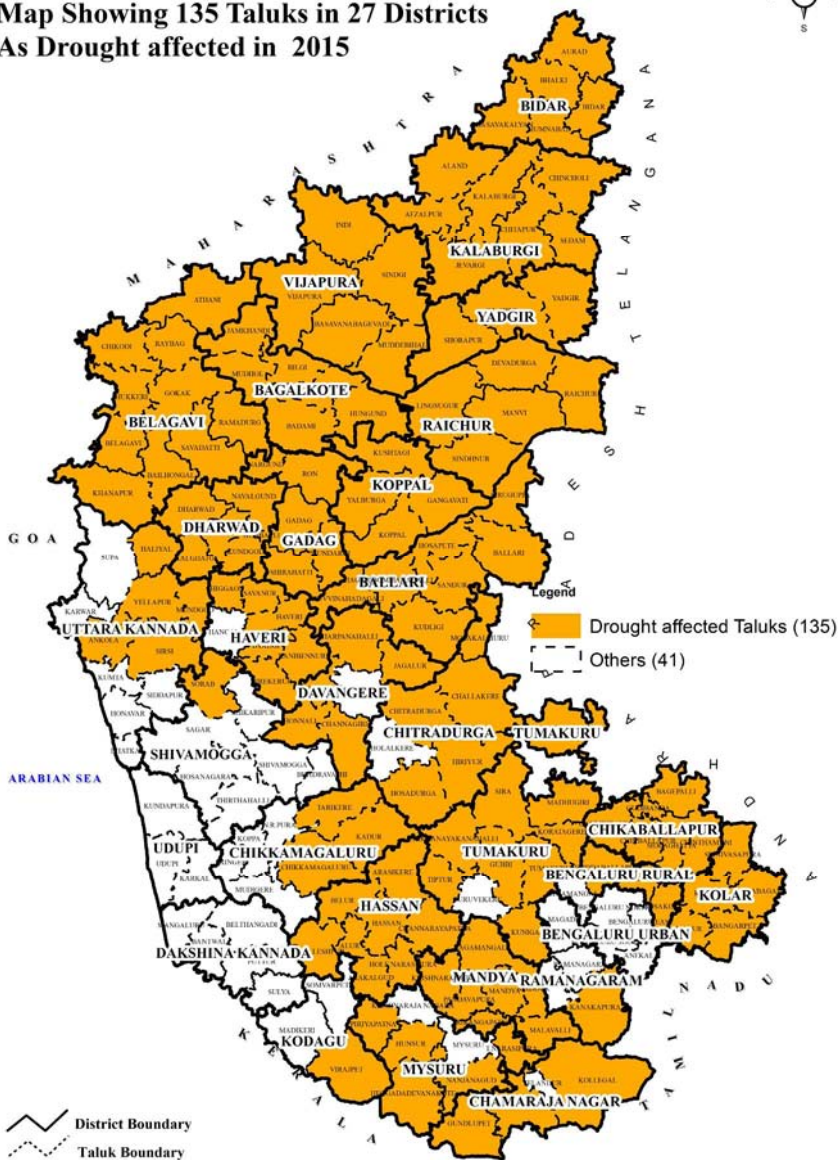

KARNATAKA

Map Showing 135 Taluks in 27 Districts
As Drought affected in 2015

Karnataka State Natural Disaster Monitoring Centre

0 25 50 100 Kilometers