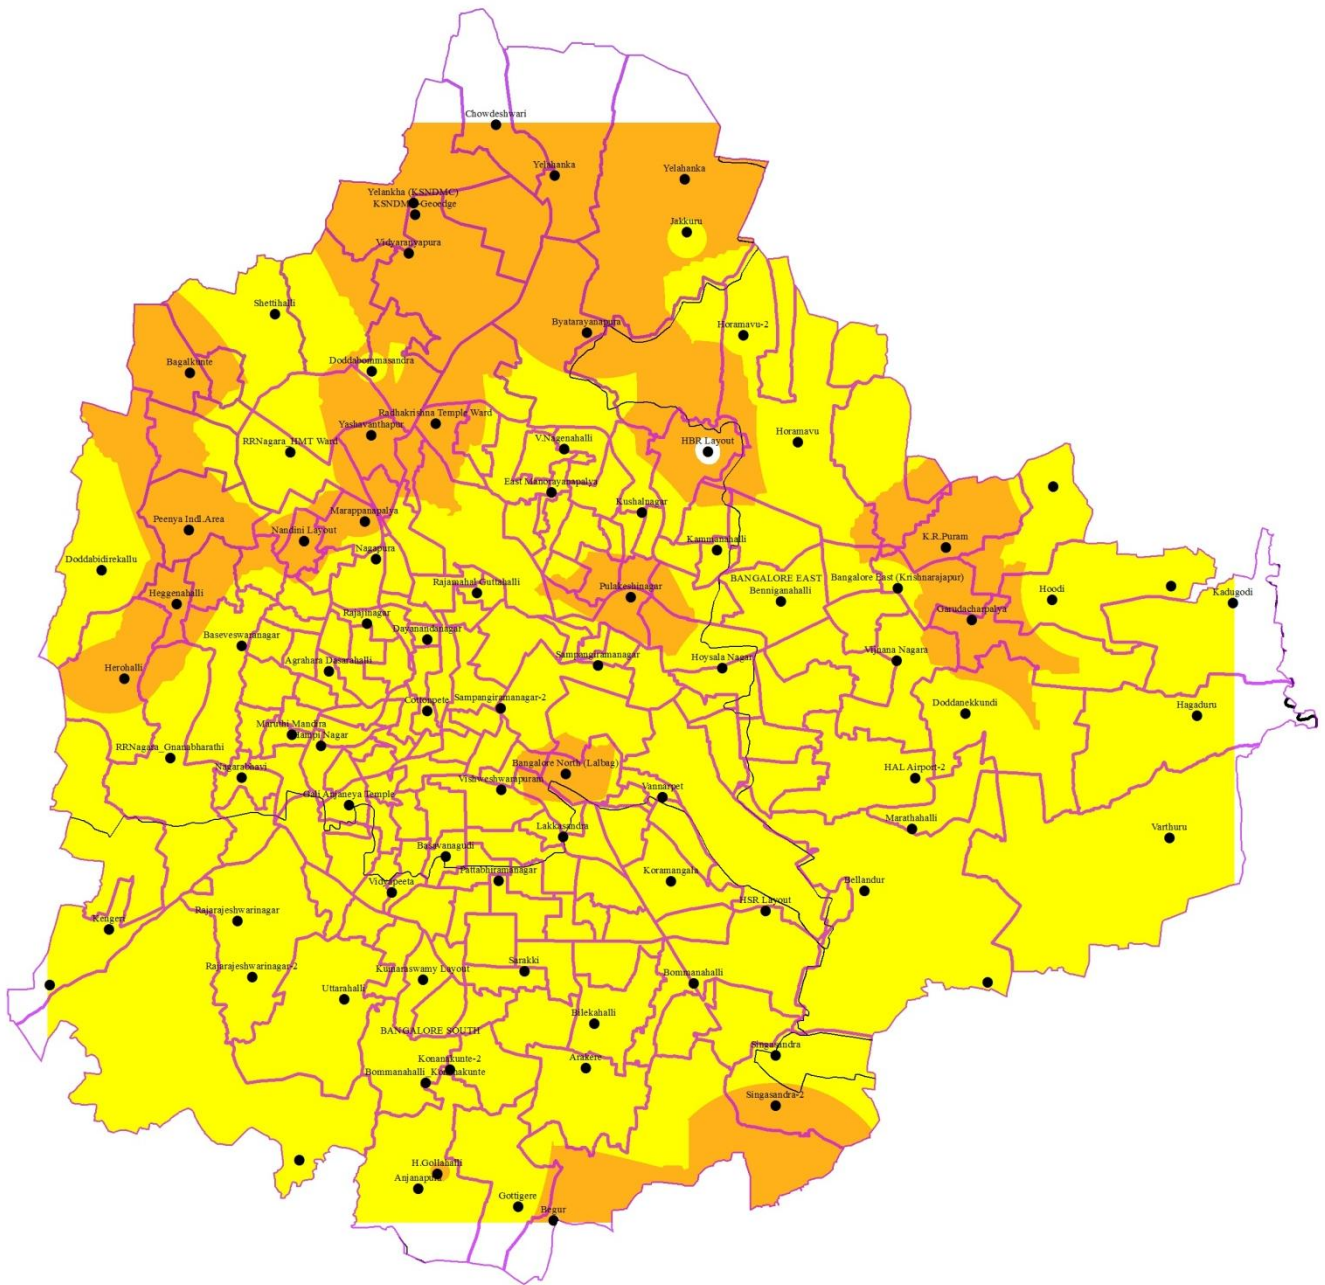

Karnataka State Natural Disaster Monitoring Centre

BBMP, BANGALORE URBAN DISTRICT, KARNATAKA

24 HOURS DAILY RAINFALL DURING 8:30 AM OF 01-12-2016 TO 8:30 AM OF 02-12-2016

(Based on data from 91 Telemetric Raingauges)

Legend

	No Rainfall (0.0mm)	(2 Stations)
	Very Light Rain (0.1 to 2.4mm)	(23 Stations)
	Light Rain (2.5 to 7.5mm)	(66 Stations)
	Moderate Rain (7.6 to 35.5mm)	(Nil)
	Rather Heavy (35.6 to 64.5mm)	(Nil)
	Heavy Rain (64.5 to 124.4mm)	(Nil)
	Very Heavy Rain (>124.4 mm)	(Nil)

Scale